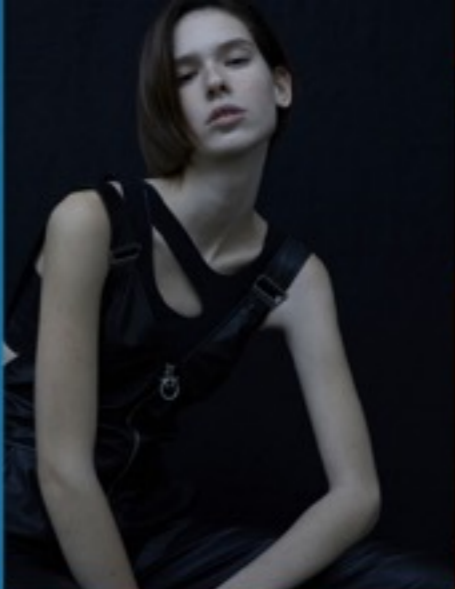

AMERICAN LUXURY